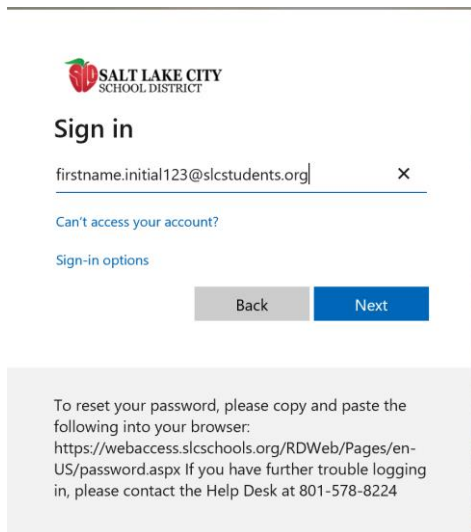

Accessing Student Applications from Home

Students can access curriculum applications such as Lexia and ST Math from home. Please follow these steps:

1. In a web browser, go to <https://myapps.microsoft.com>
2. Your student will login with their district email address and password. If your student doesn't know their email address and/or ID number, please contact your student's teacher.